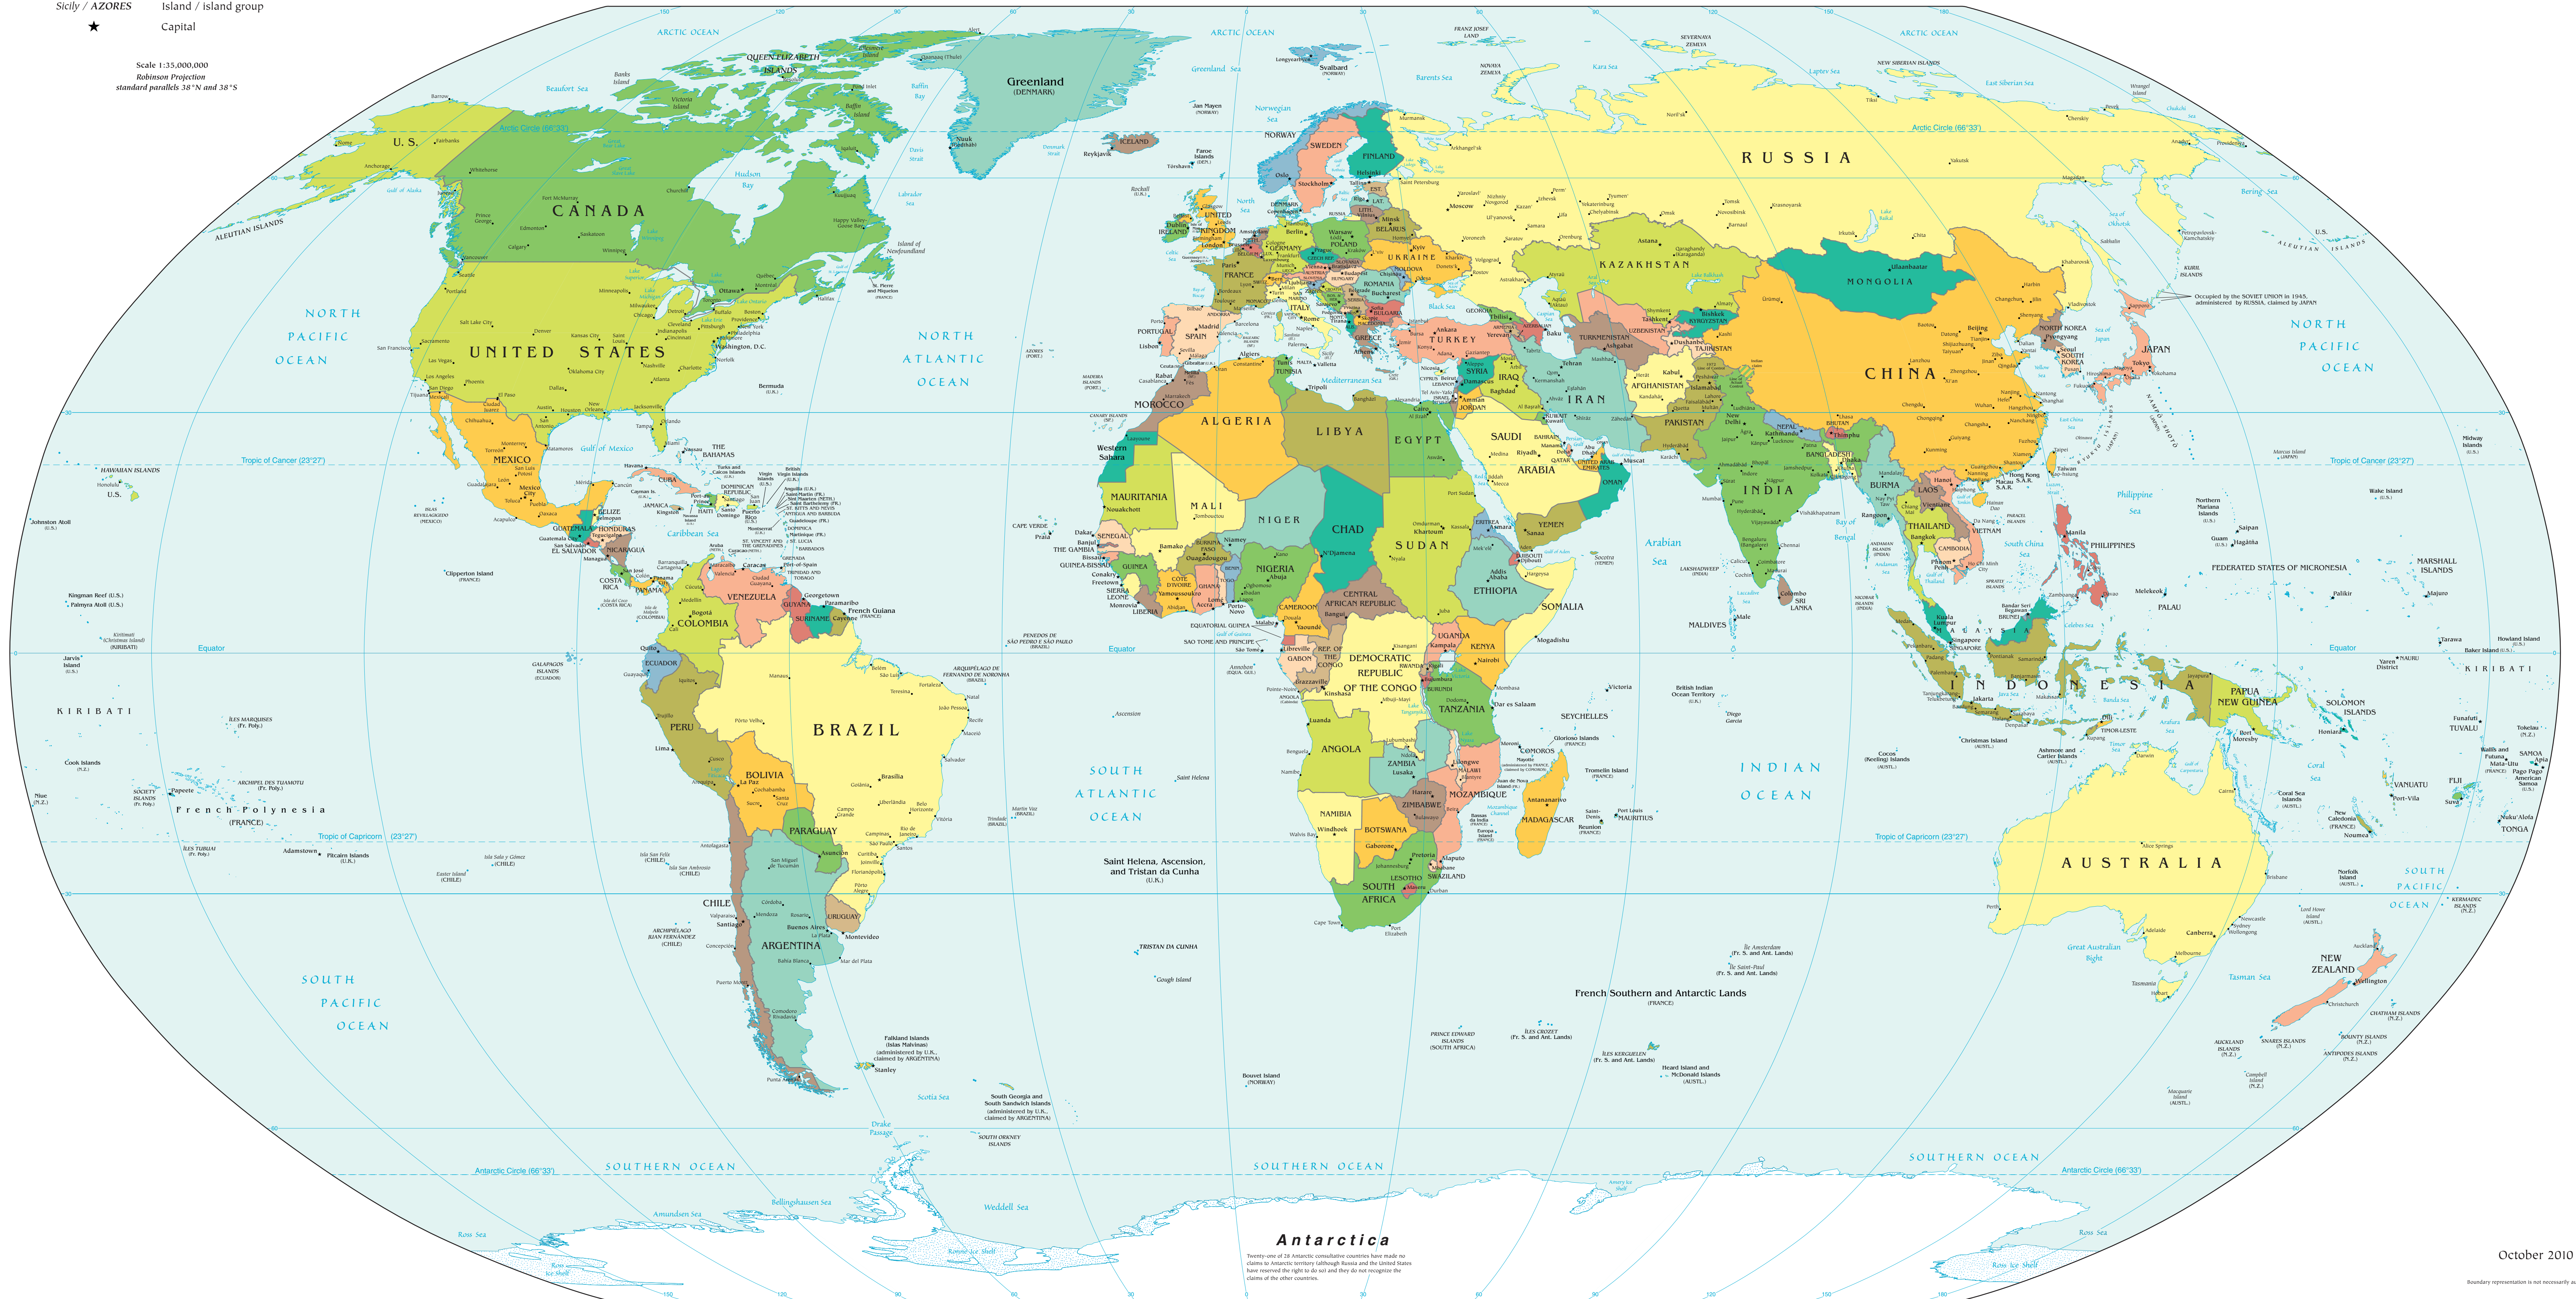

Political Map of the World, October 2010

- AUSTRALIA Independent state
- Bermuda Dependency or area of special sovereignty
- Styly / AZORES Island / island group
- ★ Capital

October 2010